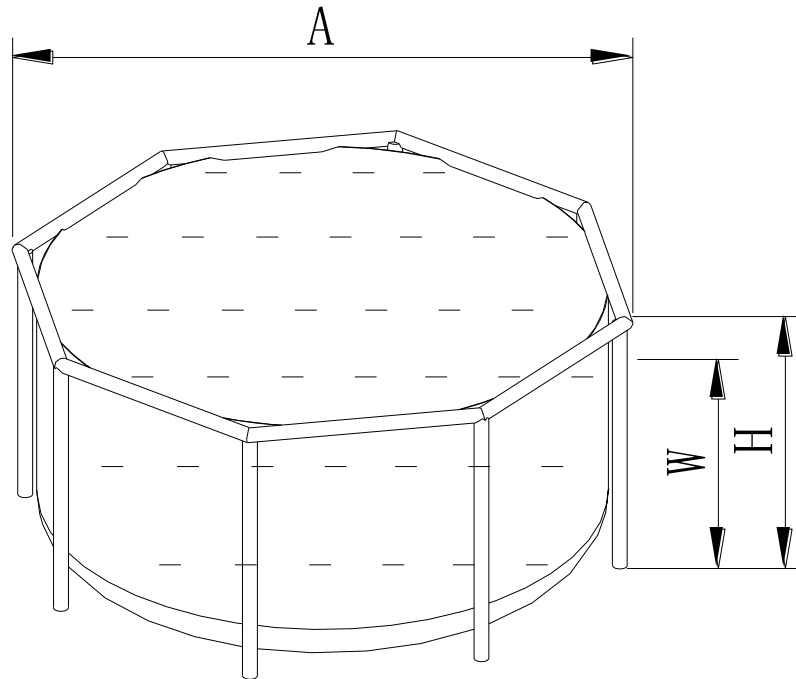

Frame Pool Set Rondo

Poolgröße (in cm) Pool size (in in.)	A		H		W	
	Rahmen Durchmesser / Frame Diameter		Gesamthöhe / Overall Height		Empfohlene Wassertiefe / Recommend Water Depth	
	ft	cm	in.	cm	in.	cm
10'X30" (305 x 76 cm)	10	305	30	76	24	61
12'X30" (366 x 76 cm)	12	366	30	76	24	61
12'X33" (366 x 84 cm)	12	366	33	84	27	69
15'X33" (457 x 84 cm)	15	357	33	84	27	69
15'X48" (457 x 122 cm)	15	457	48	122	42	107
18'X48" (549 x 122 cm)	18	549	48	122	42	107